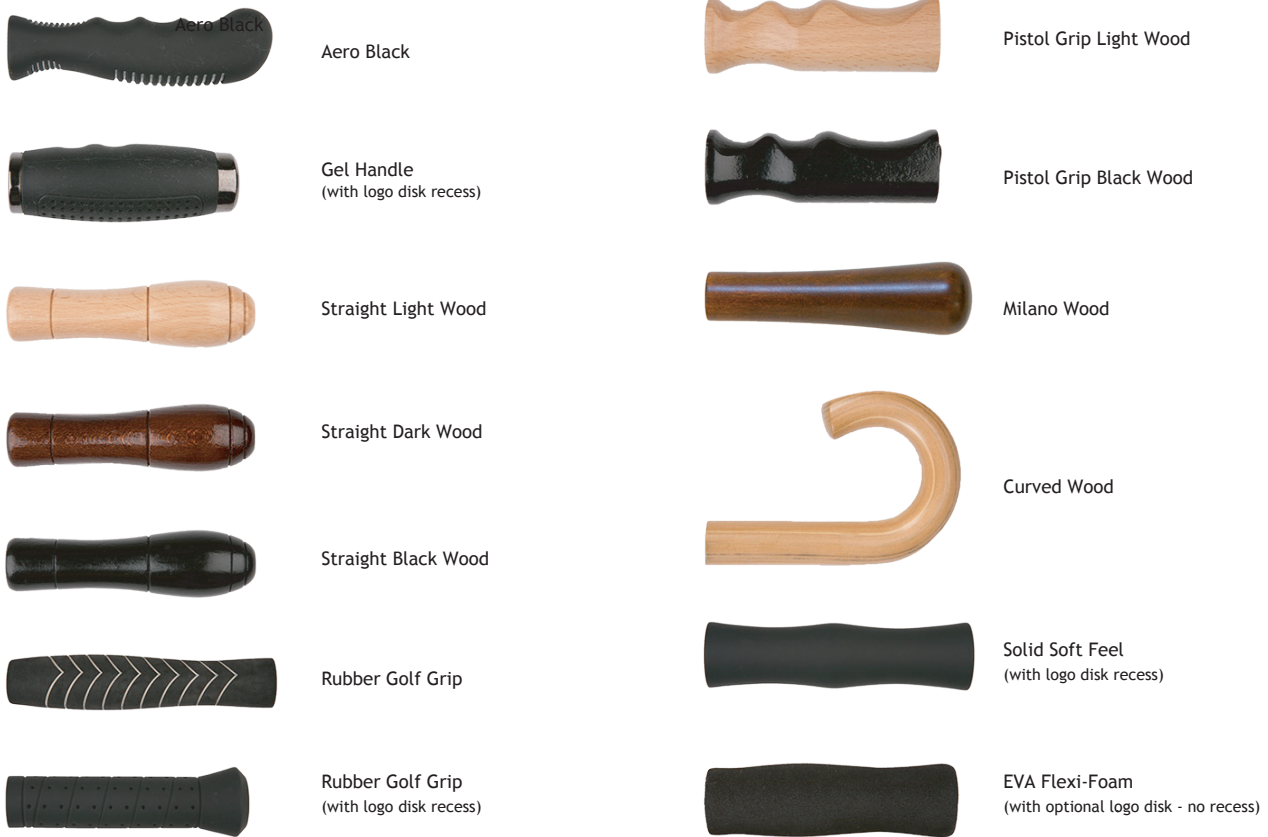

# UK Stock Handle & Stem Options

Standard plastic pistol grip handle with black finger grip

Please note MOQ for logo disks is 50pcs.

PANTONE REFERENCES ARE GIVEN AS AN APPROXIMATE GUIDE ONLY. WE DO NOT GUARANTEE THE FABRIC ON YOUR ORDER WILL BE AN EXACT MATCH AS THIS CAN VARY SLIGHTLY FROM ROLL TO ROLL  
 \*\* DUE TO THE VIBRANT NATURE OF THIS FABRIC WE CAN NOT GUARANTEE THE ACCURACY OF THIS PRINTED SWATCH CARD DUE TO THE PRINT PROCESSES INVOLVED. WE WOULD RECOMMEND VIEWING A PHYSICAL SWATCH OF THIS MATERIAL IF YOU ARE AT CONCERNED ABOUT THE STRENGTH OR COLOUR OF EITHER OF THESE PANEL COLOURS