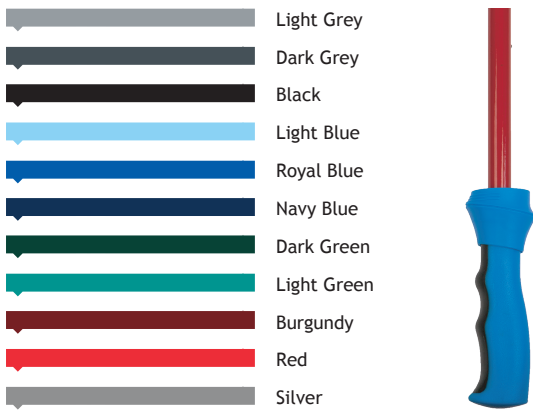

# UK Stock Handle & Stem Options

Standard plastic pistol grip handle with black finger grip

Please note MOQ for logo disks is 50pcs.

PANTONE REFERENCES ARE GIVEN AS AN APPROXIMATE GUIDE ONLY. WE DO NOT GUARANTEE THE FABRIC ON YOUR ORDER WILL BE AN EXACT MATCH AS THIS CAN VARY SLIGHTLY FROM ROLL TO ROLL  
 \*\* DUE TO THE VIBRANT NATURE OF THIS FABRIC WE CAN NOT GUARANTEE THE ACCURACY OF THIS PRINTED SWATCH CARD DUE TO THE PRINT PROCESSES INVOLVED. WE WOULD RECOMMEND VIEWING A PHYSICAL SWATCH OF THIS MATERIAL IF YOU ARE AT CONCERNED ABOUT THE STRENGTH OR COLOUR OF EITHER OF THESE PANEL COLOURS